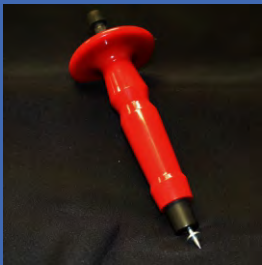

1-1/4" Flat Head
Drive Pin Tool

XL-143