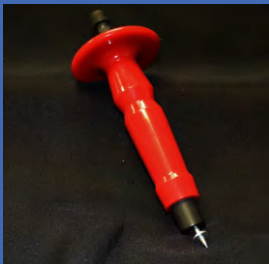

1-1/4" Flat Head
Drive Pin Tool

XL-143