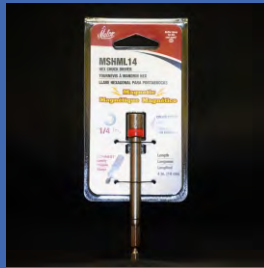

*Available By The
Tube Or Case*

GOGSWH

12 OZ. Spray
Touch Up Paint

All Colors

GTU__

TOOLS

Malco 1/4" Hex
Chuck Driver
1-3/4" Long

MSH14

Malco 1/4" Hex
Chuck Driver
4" Long

MSHML14

Malco 1/4" Hex
Chuck Driver
6" Long

MSHXL14

Malco Snap
Lock Punch
Red Line

SL2R

Malco Hand
Crimper
Red Line

C4R